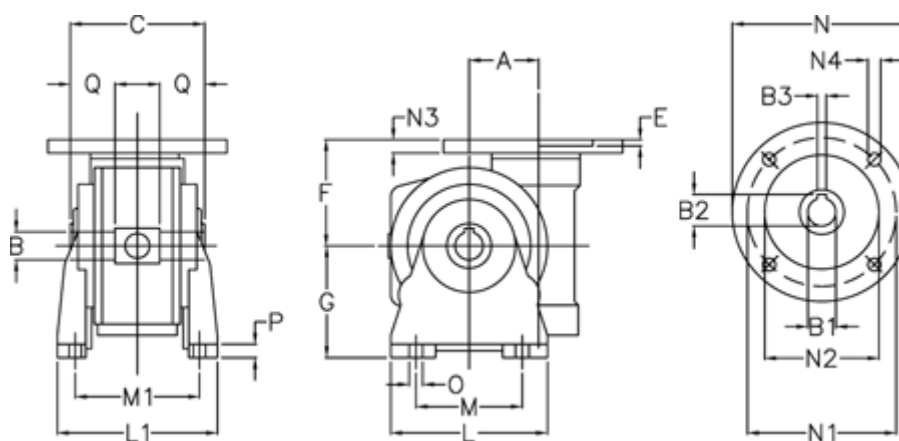

Article number: 3902044046323
 Description: Worm gear
 VF 44-V-46-63B14

Measures

| | | | | | |
|-------|---------|----|------|----|--------|
| A | = 44.6 | G | = 72 | N3 | = 8 |
| B | = 18 H7 | L | = 90 | N4 | = 5.5 |
| B1 E7 | = 11 | L1 | = 98 | O | = 8.5 |
| B2 | = 12.8 | M | = 52 | P | = 10 |
| B3 H9 | = 4 | M1 | = 81 | Q | = 24.5 |
| C | = 64 | N | = 90 | | |
| E | = 2 | N1 | = 75 | | |
| F | = 65 | N2 | = 60 | | |